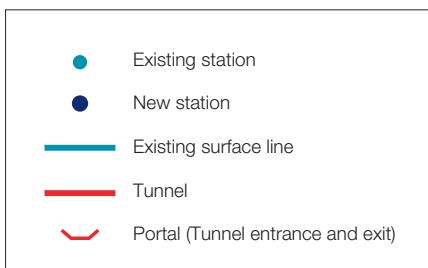

Crossrail line 1

Preferred Route map

Next year we will be holding exhibitions at Information Centres to explain how we have taken your comments into account. We will then be consulting you about our plans for constructing the project.

contact

Details of the scheme will be published on our website

www.crossrail.co.uk

and you can call our helpline at any time on

0845 602 3813

or email us at

helpdesk@crossrail.co.uk

with any questions.