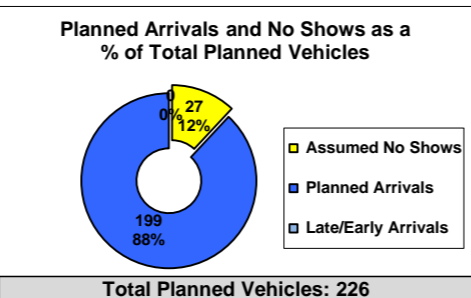

Periodic Logistics Review

(All) Site(s): North Woolwich Portal
 Period: 2017/18-P02

Date	Vehicles in Plan	Assumed No Shows	Planned Arrivals	Late/Early Arrivals	Unplanned Arrivals	Total Arrivals
30/04/2017	0	0	0	0	0	0
01/05/2017	3	3	0	0	0	0
02/05/2017	13	2	11	0	0	11
03/05/2017	9	0	9	0	1	10
04/05/2017	16	4	12	0	0	12
05/05/2017	23	1	22	0	1	23
06/05/2017	0	0	0	0	0	0
07/05/2017	0	0	0	0	0	0
08/05/2017	12	0	12	0	0	12
09/05/2017	8	3	5	0	5	10
10/05/2017	10	0	10	0	0	10
11/05/2017	8	0	8	0	0	8
12/05/2017	18	5	13	0	0	13
13/05/2017	1	1	0	0	0	0
14/05/2017	0	0	0	0	0	0
15/05/2017	7	0	7	0	0	7
16/05/2017	7	0	7	0	1	8
17/05/2017	11	2	9	0	0	9
18/05/2017	17	0	17	0	0	17
19/05/2017	10	2	8	0	0	8
20/05/2017	0	0	0	0	0	0
21/05/2017	0	0	0	0	0	0
22/05/2017	15	2	13	0	0	13
23/05/2017	7	0	7	0	0	7
24/05/2017	7	0	7	0	0	7
25/05/2017	14	2	12	0	0	12
26/05/2017	10	0	10	0	0	10
27/05/2017	0	0	0	0	0	0
Total	226	27	199	0	8	207
Percentages		12%	96%	0%	4%	