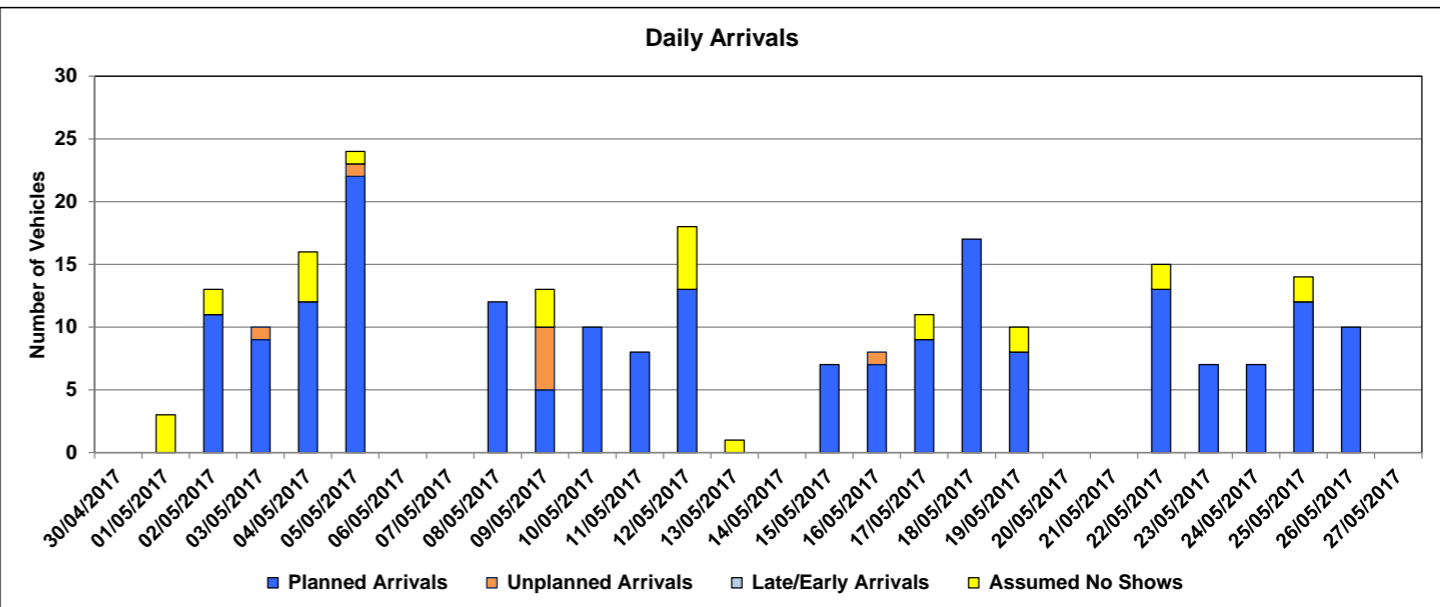

Periodic Logistics Review

(All) Site(s): North Woolwich Portal
 Period: 2017/18-P02

Date	Vehicles in Plan	Assumed No Shows	Planned Arrivals	Late/Early Arrivals	Unplanned Arrivals	Total Arrivals
30/04/2017	0	0	0	0	0	0
01/05/2017	3	3	0	0	0	0
02/05/2017	13	2	11	0	0	11
03/05/2017	9	0	9	0	1	10
04/05/2017	16	4	12	0	0	12
05/05/2017	23	1	22	0	1	23
06/05/2017	0	0	0	0	0	0
07/05/2017	0	0	0	0	0	0
08/05/2017	12	0	12	0	0	12
09/05/2017	8	3	5	0	5	10
10/05/2017	10	0	10	0	0	10
11/05/2017	8	0	8	0	0	8
12/05/2017	18	5	13	0	0	13
13/05/2017	1	1	0	0	0	0
14/05/2017	0	0	0	0	0	0
15/05/2017	7	0	7	0	0	7
16/05/2017	7	0	7	0	1	8
17/05/2017	11	2	9	0	0	9
18/05/2017	17	0	17	0	0	17
19/05/2017	10	2	8	0	0	8
20/05/2017	0	0	0	0	0	0
21/05/2017	0	0	0	0	0	0
22/05/2017	15	2	13	0	0	13
23/05/2017	7	0	7	0	0	7
24/05/2017	7	0	7	0	0	7
25/05/2017	14	2	12	0	0	12
26/05/2017	10	0	10	0	0	10
27/05/2017	0	0	0	0	0	0
Total	226	27	199	0	8	207
Percentages		12%	96%	0%	4%	