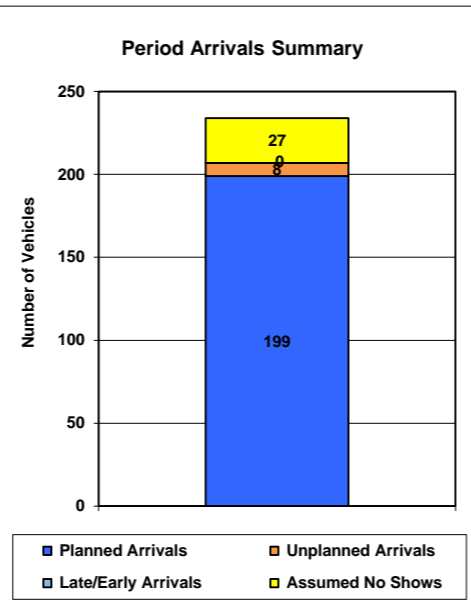

Periodic Logistics Review

(All) Site(s): North Woolwich Portal
 Period: 2017/18-P02

Date	Vehicles in Plan	Assumed No Shows	Planned Arrivals	Late/Early Arrivals	Unplanned Arrivals	Total Arrivals
30/04/2017	0	0	0	0	0	0
01/05/2017	3	3	0	0	0	0
02/05/2017	13	2	11	0	0	11
03/05/2017	9	0	9	0	1	10
04/05/2017	16	4	12	0	0	12
05/05/2017	23	1	22	0	1	23
06/05/2017	0	0	0	0	0	0
07/05/2017	0	0	0	0	0	0
08/05/2017	12	0	12	0	0	12
09/05/2017	8	3	5	0	5	10
10/05/2017	10	0	10	0	0	10
11/05/2017	8	0	8	0	0	8
12/05/2017	18	5	13	0	0	13
13/05/2017	1	1	0	0	0	0
14/05/2017	0	0	0	0	0	0
15/05/2017	7	0	7	0	0	7
16/05/2017	7	0	7	0	1	8
17/05/2017	11	2	9	0	0	9
18/05/2017	17	0	17	0	0	17
19/05/2017	10	2	8	0	0	8
20/05/2017	0	0	0	0	0	0
21/05/2017	0	0	0	0	0	0
22/05/2017	15	2	13	0	0	13
23/05/2017	7	0	7	0	0	7
24/05/2017	7	0	7	0	0	7
25/05/2017	14	2	12	0	0	12
26/05/2017	10	0	10	0	0	10
27/05/2017	0	0	0	0	0	0
Total	226	27	199	0	8	207
Percentages		12%	96%	0%	4%	