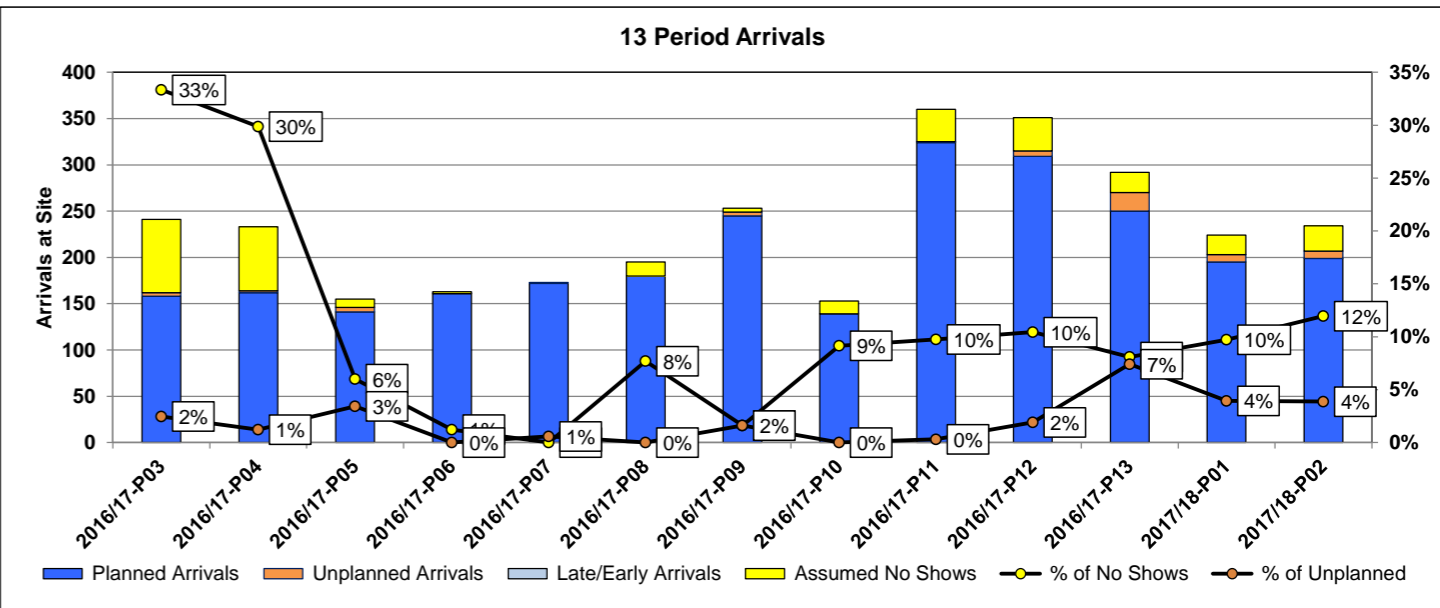

Periodic Logistics Review

(All) Site(s): North Woolwich Portal
 Period: 2017/18-P02

Date	Vehicles in Plan	Assumed No Shows	Planned Arrivals	Late/Early Arrivals	Unplanned Arrivals	Total Arrivals
30/04/2017	0	0	0	0	0	0
01/05/2017	3	3	0	0	0	0
02/05/2017	13	2	11	0	0	11
03/05/2017	9	0	9	0	1	10
04/05/2017	16	4	12	0	0	12
05/05/2017	23	1	22	0	1	23
06/05/2017	0	0	0	0	0	0
07/05/2017	0	0	0	0	0	0
08/05/2017	12	0	12	0	0	12
09/05/2017	8	3	5	0	5	10
10/05/2017	10	0	10	0	0	10
11/05/2017	8	0	8	0	0	8
12/05/2017	18	5	13	0	0	13
13/05/2017	1	1	0	0	0	0
14/05/2017	0	0	0	0	0	0
15/05/2017	7	0	7	0	0	7
16/05/2017	7	0	7	0	1	8
17/05/2017	11	2	9	0	0	9
18/05/2017	17	0	17	0	0	17
19/05/2017	10	2	8	0	0	8
20/05/2017	0	0	0	0	0	0
21/05/2017	0	0	0	0	0	0
22/05/2017	15	2	13	0	0	13
23/05/2017	7	0	7	0	0	7
24/05/2017	7	0	7	0	0	7
25/05/2017	14	2	12	0	0	12
26/05/2017	10	0	10	0	0	10
27/05/2017	0	0	0	0	0	0
Total	226	27	199	0	8	207
Percentages		12%	96%	0%	4%	